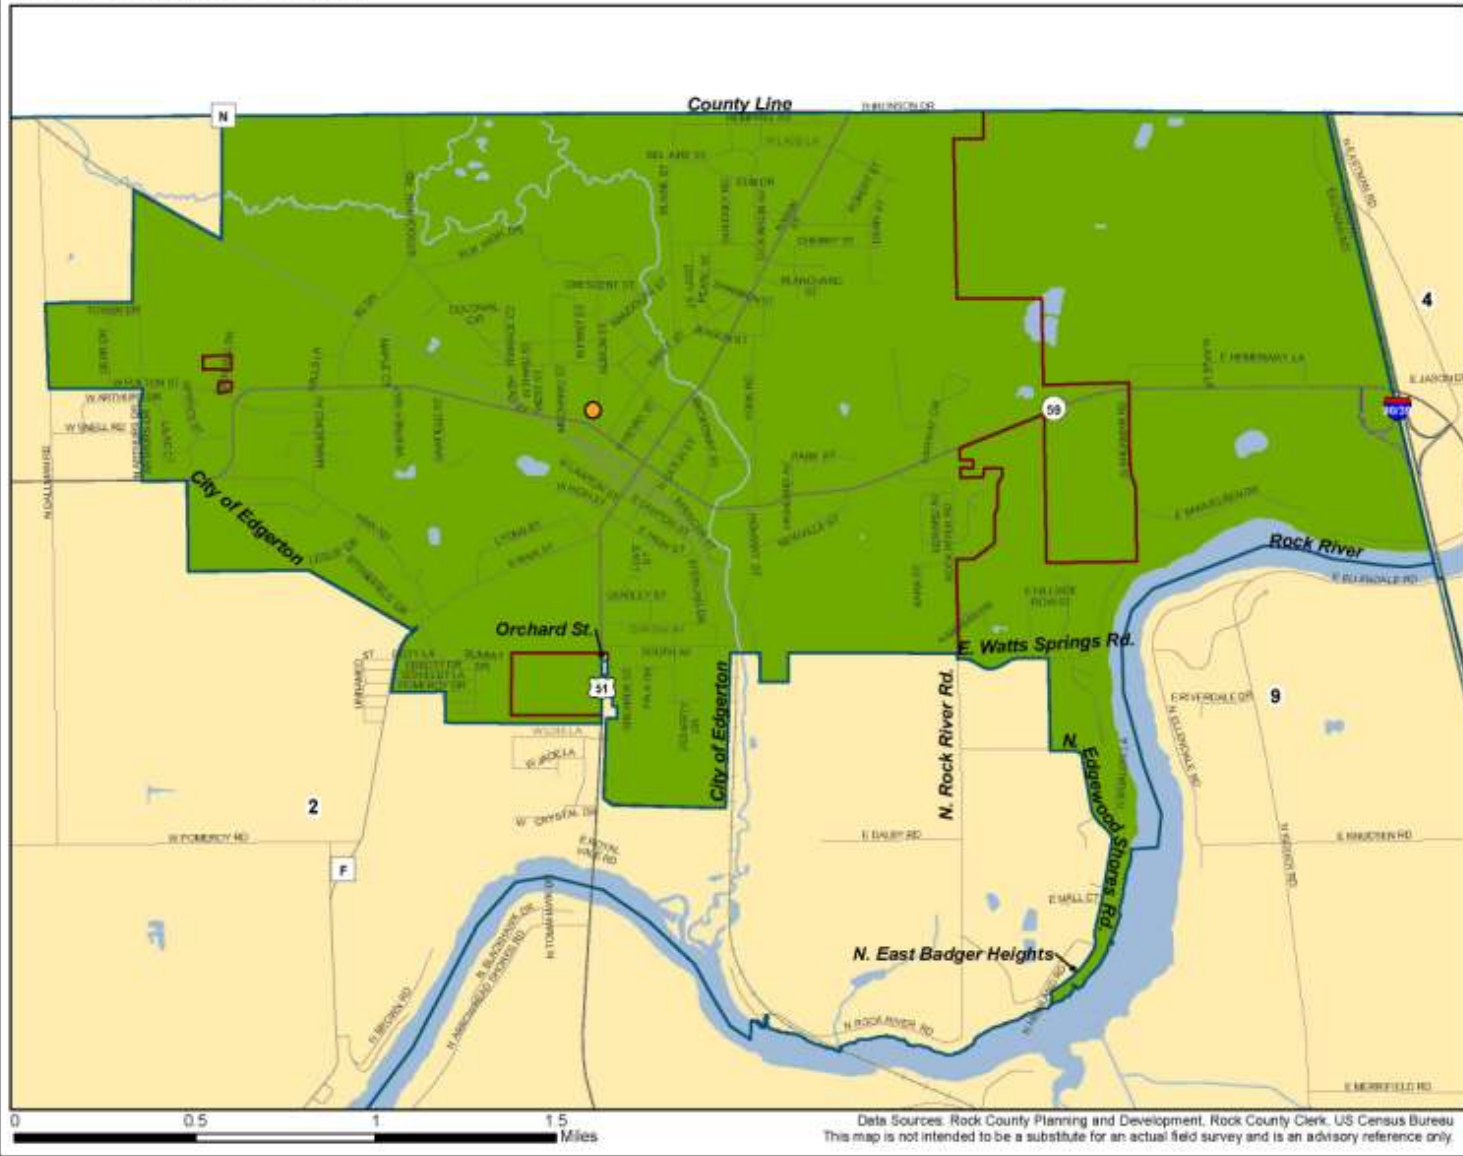

# Supervisory District 3 Rock County, Wisconsin

Adopted: 9/8/2011

-  Polling Places
-  Town Boundaries
-  Supervisory District 3
-  Surrounding Supervisory Districts

**Rock County Geographic Information Systems (GIS)**  
 Planning, Economic and Community  
 Development Agency  
 55 S Main St, Janesville, WI 53548  
 (TR) 608.757.5987, (FAX) 608.757.5986  
 email: Planning@co.rock.wi.us

Data Sources: Rock County Planning and Development, Rock County Clerk, US Census Bureau  
 This map is not intended to be a substitute for an actual field survey and is an advisory reference only.