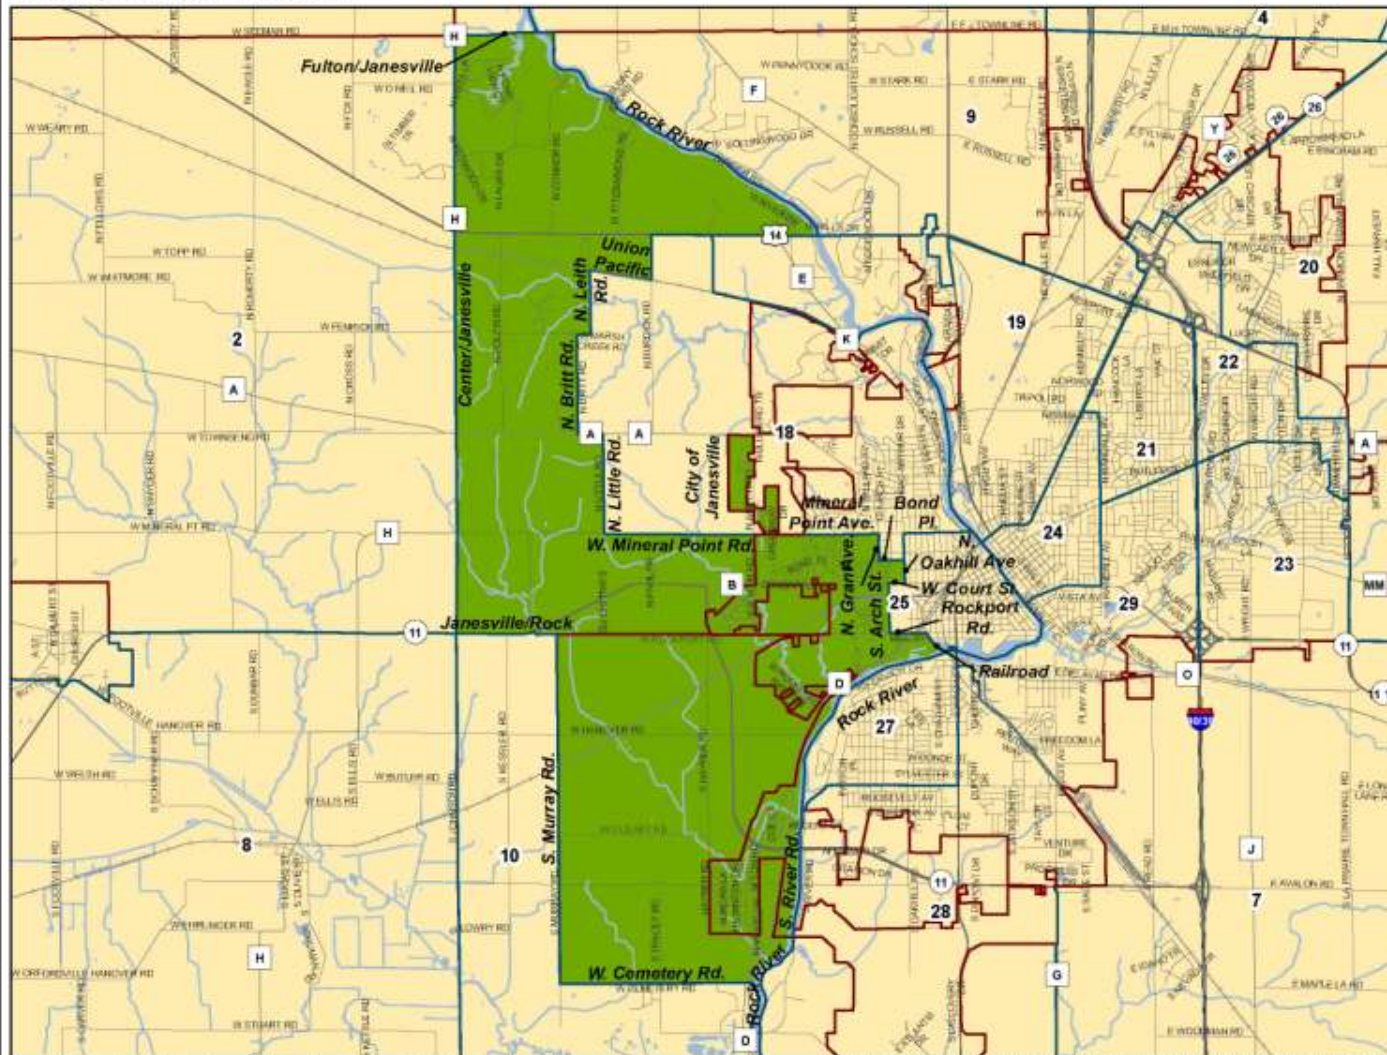

# Supervisory District 26

## Rock County, Wisconsin

Adopted: 9/8/2011

- Supervisory District 26
- Surrounding Supervisory Districts
- Town Boundaries

Data Sources: Rock County Planning and Development, Rock County Clerk, US Census Bureau  
 This map is not intended to be a substitute for an actual field survey and is an advisory reference only.